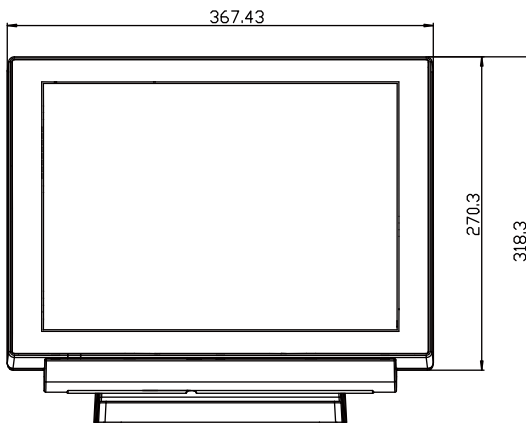

ISO CERTIFIED
9001 14001

PA-6970 High Performance 15" POS Terminal

Front View

Side View

Unit: mm

Specification

System	
CPU Support	Intel® CPU series Core i3-2120 3.3 GHz, L2 Cache-3MB Pentium G850 2.9GHz, L2 Cache-3MB Celeron G540 2.4GHz, L2 Cache-2MB
Memory	1 x DDR3 SO-DIMM Slot (up to 4GB)
Core Logic	Intel® H61
Network	10/100/1000 Base-T Fast Ethernet
Power Supply	120 Watt power adaptor
System Weight	6.6 kg
Dimension (W x H x D)	367 x 318 x 259 mm
O.S. Support	POSReady 2009 / POSReady 7 / WES 2009 / WES 7 / Windows XP Pro / Windows 7

Display

LCD	15" TFT LCD
Max. Resolution	1024 x 768
Brightness	250 cd/m ²
Touch Screen	5-wire Analog resistive
Tilt Angle	0 ~ 68 degrees

Environment

EMC & Safety	CE / FCC
Operating Temp.	0 ~ 35° C
Storage Temp.	-20 ~ 60° C
Humidity	20 ~ 90%